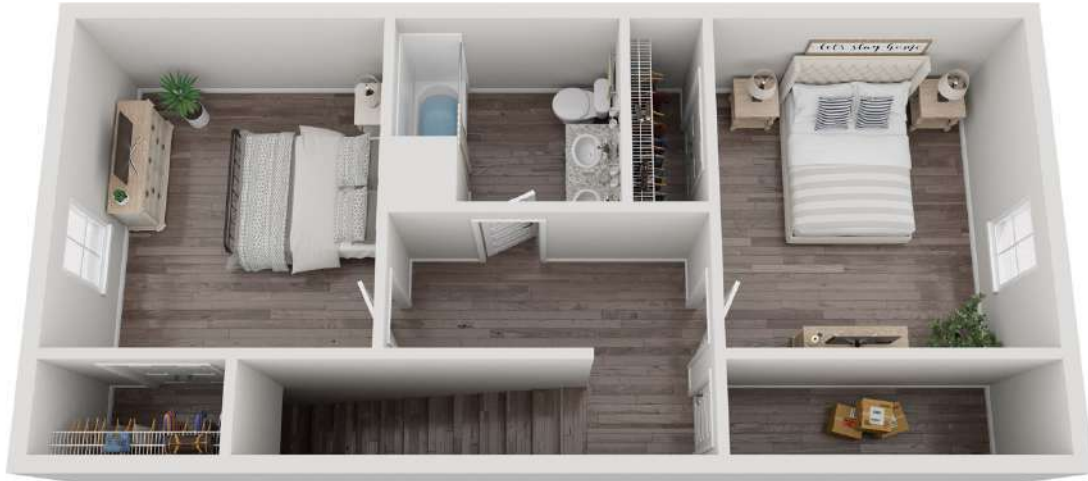

The Hackney

2 BED / 1.5 BATH

1213

SQ. FT.

SADDLEWOOD
TOWNHOMES AT PEPPER HALL

201 Saddlehorse Drive | Okatie, SC 29909

www.saddlewoodpepperhall.com

Floor plans are artist's rendering. All dimensions are approximate. Actual product and specifications may vary in dimension or detail. Not all features are available in every apartment. Prices and availability are subject to change. Please see a representative for details.